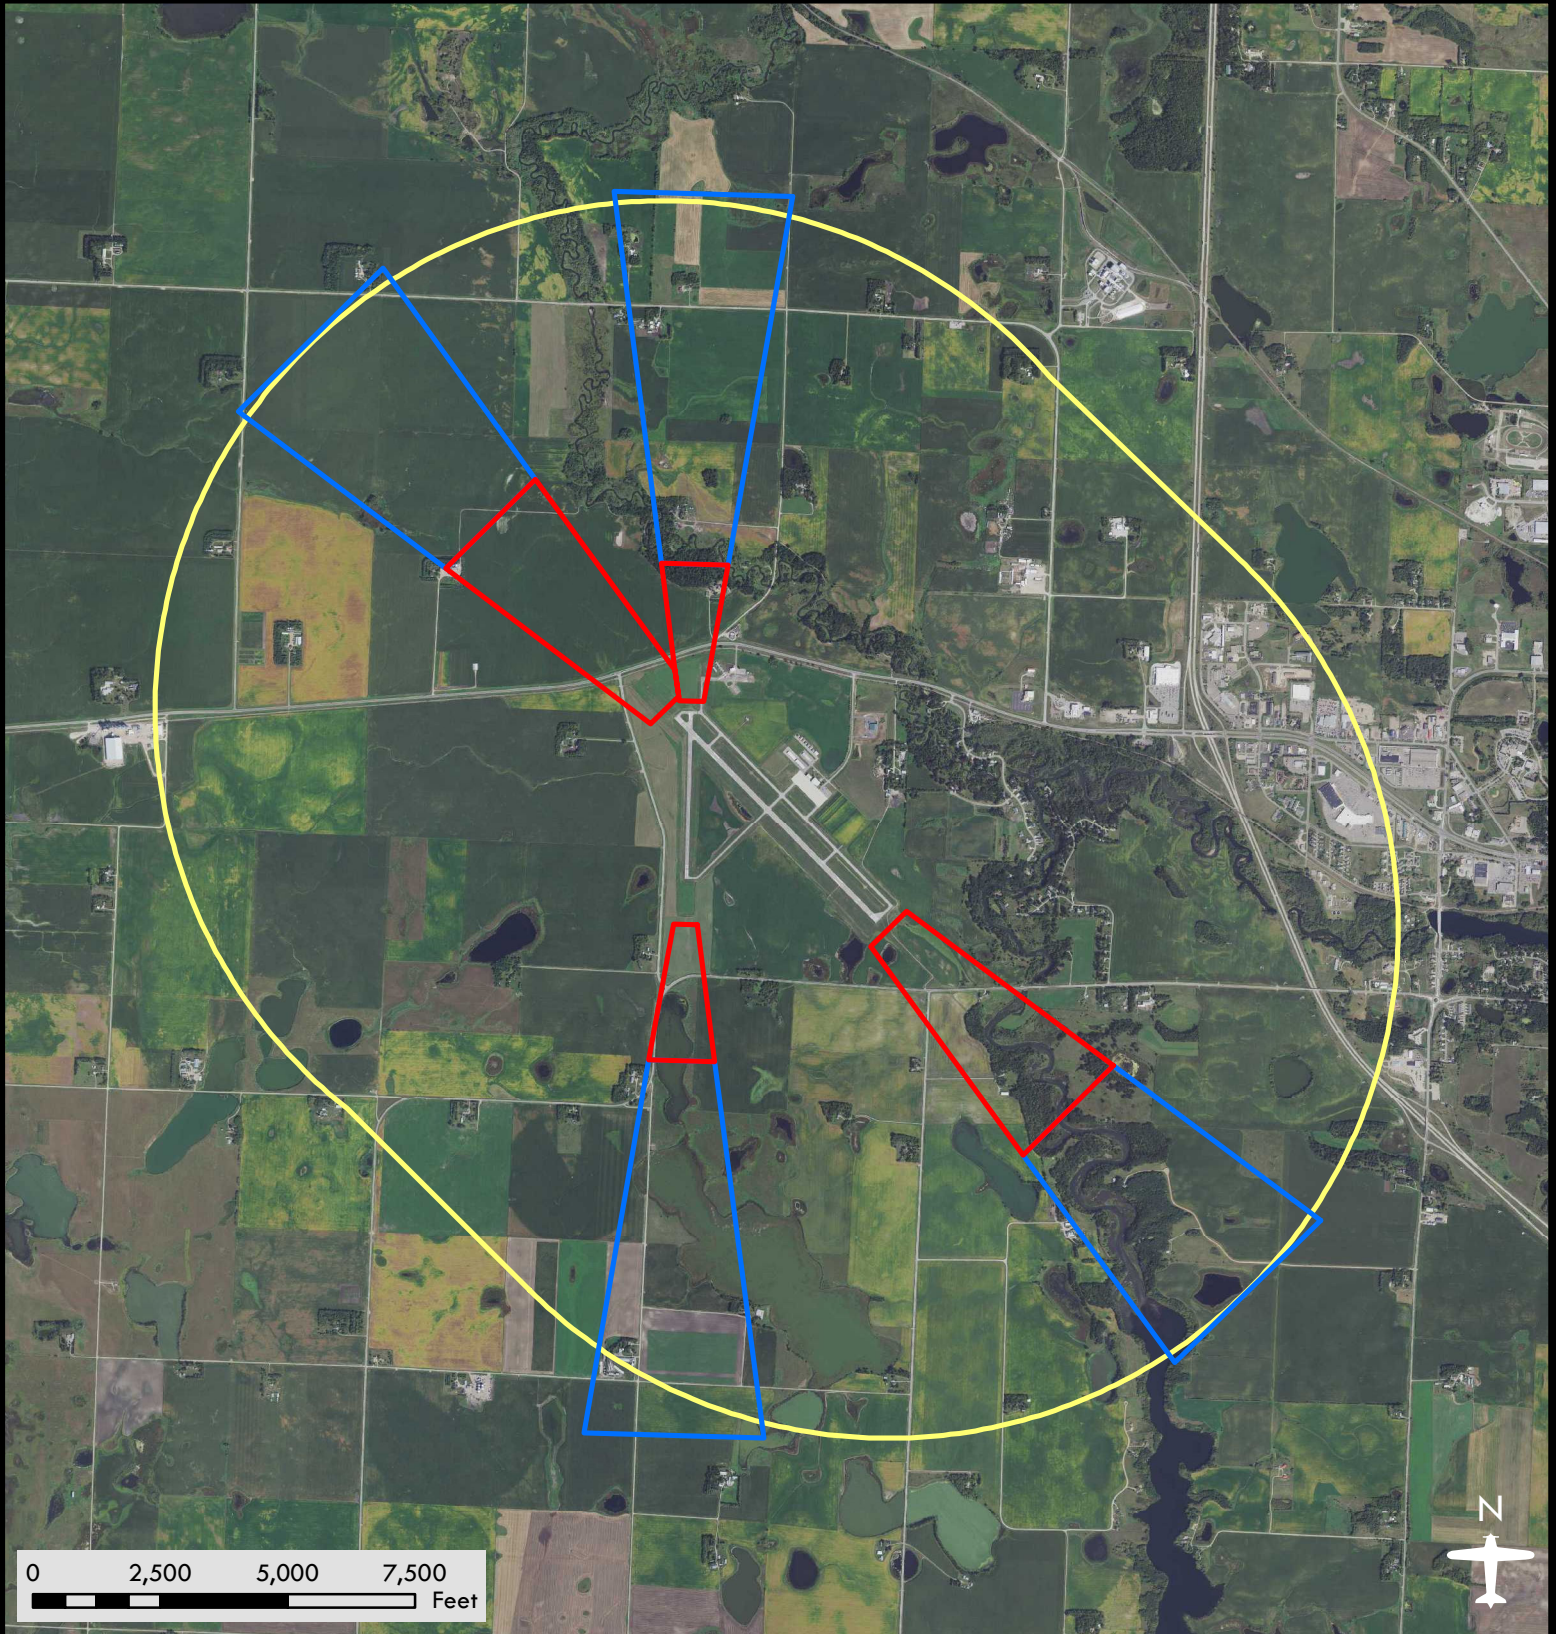

Fergus Falls Municipal Airport-Einar Mickelson Fld

Airport Safety Zones

Date: 08/08/2018

Legend

-  Zone A
-  Zone B
-  Zone C

DISCLAIMER: This is not an official zoning map. To view the official map and ordinance for this airport, please visit the Airport Zoning Information Warehouse at <https://www.dot.state.mn.us/aero/planning/zoning-warehouse.html>. The State of Minnesota makes no representations or warranties expressed or implied, with respect to the reuse of the data provided herewith regardless of its format or the means of its transmission. There is no guarantee or representation to the user as to the accuracy, currency, suitability, or reliability of this data for any purpose. The user accepts the data "as is." The State of Minnesota assumes no responsibility for loss or damage incurred as a result of any user's reliance on this data. All maps and other material provided herein are protected by copyright. Permission is granted to copy and use the materials herein.